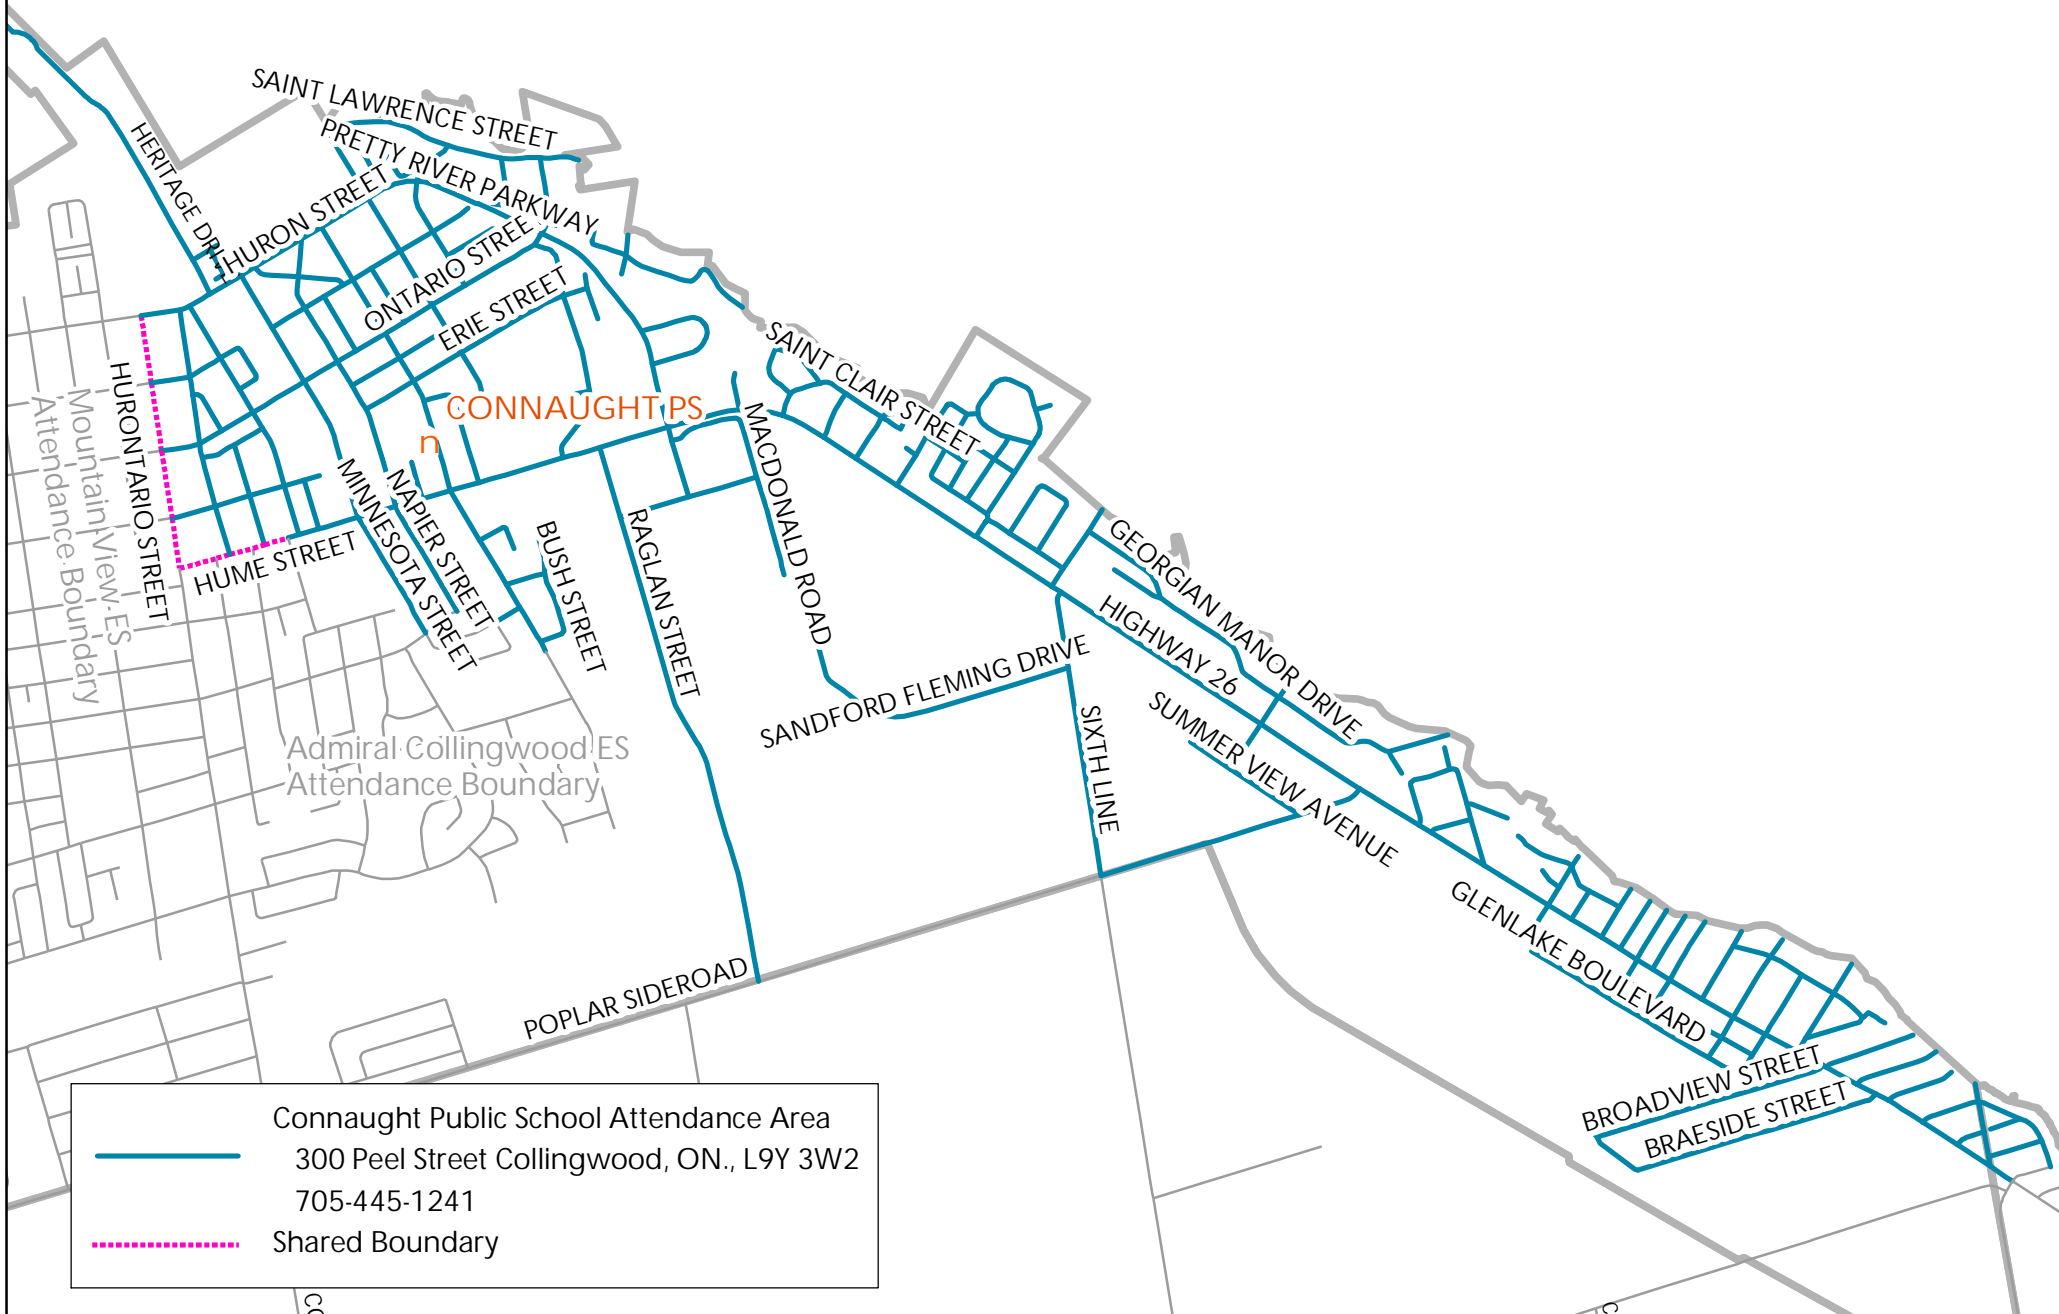

Simcoe County District School Board
Connaught Public School Attendance Area
September 2010

Connaught Public School Attendance Area
300 Peel Street Collingwood, ON., L9Y 3W2
705-445-1241
Shared Boundary